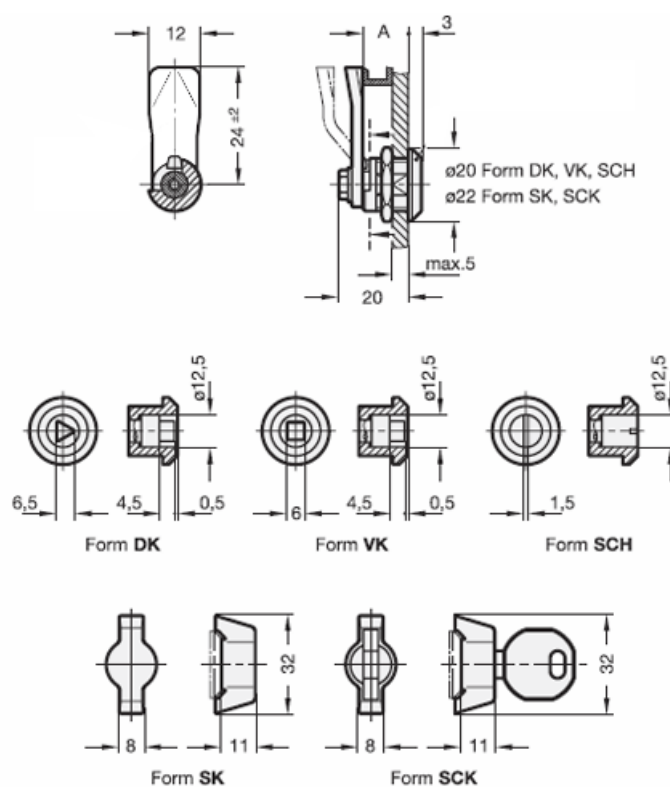

Data Sheet

Article number: 201589004

Description: E+G Mini latch
GN 115.6-DK-7,5

Measures

A = 7.5